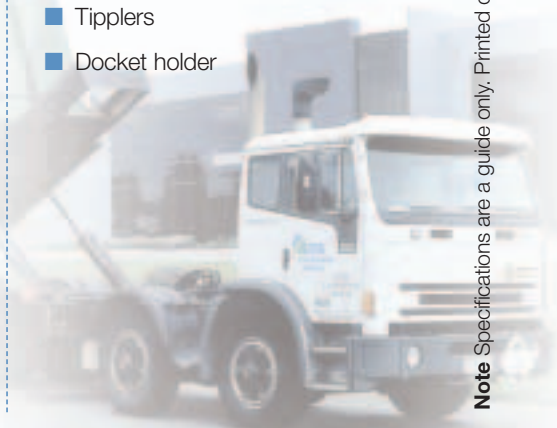

Roll-On/Roll-Off System

- Container sizes range from 8 to 31m³ capacities and are made of heavy duty steel.
- RORO bulk containers can be fitted with a variety of options and accessories.
- High volume waste producers can utilise an on-site stationary or transportable compactor to further reduce cost and service requirements.
- The most important feature of the RORO system is its ease of use. It can be fed by hand, chute, conveyor, tippler and other specialist equipment. The large rear doors make depositing bulky materials easy and safe.
- Meets all OH&S standards.

‘RORO is a very cost effective and efficient system for removal of bulk waste.’

SITA's Roll-On/Roll-Off (RORO) System at a glance –

- Ideal for commercial and industrial clients who generate large volumes of waste and have the space available to store containers on-site. Ideal for construction and building industries, shopping centres, manufacturing, large multi-business complexes and hospitals.
- Containers are ideal for dense, bulky, non-compactable commercial and industrial materials such as timber, wood, steel, concrete, bricks, soils and asbestos.

Container Options

- Lids, sealed doors and tailgates
- In-built auger systems
- Tarpaulin

Accessories

- Liners
- Carts and Cartlifters
- Tipplers
- Docket holder

RORO Collection Operation

Figure 1

Vehicle reverses to collect an uninhibited container and safely pulls container on board.

Figure 2

Container is moved to a safe and secure position on the vehicle.

Figure 3

With container and contents securely in position, the vehicle is ready to leave for emptying.

Note Specifications are a guide only. Printed on recycled paper using environmentally friendly soy-based inks.